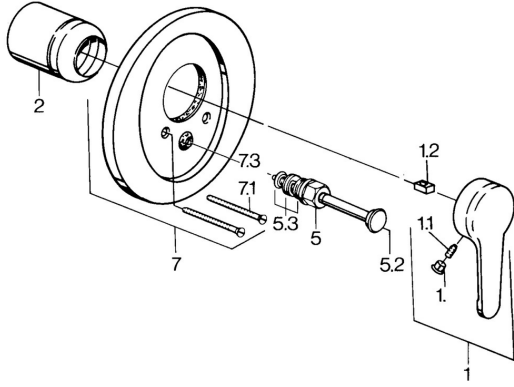

EAN: 4015474597464
static.hansa.com/03849101

Spare parts

SP03849101

	Name	Code
1	Lever, L=99 mm, (-2011) Chrome	59913768
1.1	Screw, M5x8, SW2.5	59904755
1.2	Bushing	59904778
1.3	Plug, hot/cold	59906705
2	Covering cap Chrome	59904820
5	Diverter White Discontinued	59910901
5	Diverter Chrome	59911156
5	Diverter Chrome/Satin Discontinued	59910903
5	Diverter Edelmessing Discontinued	59910904
5.2	Push button Chrome	59904828
5.3	Sealing kit	59904791
7	Flange Discontinued	59906538
7.1	Screw, M5x65 Chrome	59904847
7.1	Screw, M5x65 White Discontinued	59906672
7.3	Flow limiting cap	59904846