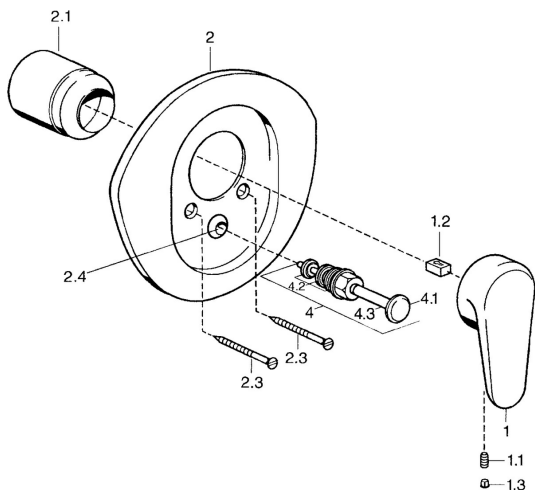

EAN: 4015474682702
static.hansa.com/0384910094

Spare parts

SP03849102

	Name	Code
1	Lever, L=138 mm Chrome Discontinued	59913770
1	Lever, 99 mm, red/blue Chrome Discontinued	59913769
1	Lever, L=99 mm, (-2011) Chrome	59913768
1.1	Screw, M5x8, SW2.5	59904755
1.2	Bushing	59904778
1.3	Plug, hot/cold	59906705
2	Cover flange Chrome/Satin Discontinued	59911543
2	Cover flange White Discontinued	59911544
2	Cover flange Chrome Discontinued	59911542
2.1	Covering cap Edelmessing Discontinued	59906537
2.1	Covering cap Chrome	59904820
2.3	Screw, M5x65 White Discontinued	59906672
2.3	Screw, M5x65 Chrome	59904847
2.3	Screw, M5x65 Gold Discontinued	59904849
2.4	Flow limiting cap	59904846
4	Diverter Gold Discontinued	59906392
4	Diverter Chrome	59911156
4	Diverter Edelmessing Discontinued	59910904
4.2	Sealing kit	59904791
4.3	O-ring, d 4x1	59902331
N.I.	Raising kit, 20 mm	59904983