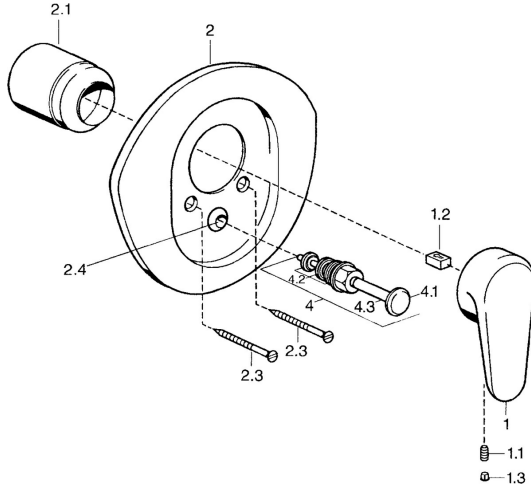

EAN: 4015474682740
static.hansa.com/0384910093

Spare parts

SP03849102

	Name	Code
1	Lever, L=138 mm Chrome Discontinued	59913770
1	Lever, 99 mm, red/blue Chrome Discontinued	59913769
1	Lever, L=99 mm, (-2011) Chrome	59913768
1.1	Screw, M5x8, SW2.5	59904755
1.2	Bushing	59904778
1.3	Plug, hot/cold	59906705
2	Cover flange Chrome/Satin Discontinued	59911543
2	Cover flange White Discontinued	59911544
2	Cover flange Chrome Discontinued	59911542
2.1	Covering cap Edelmessing Discontinued	59906537
2.1	Covering cap Chrome	59904820
2.3	Screw, M5x65 White Discontinued	59906672
2.3	Screw, M5x65 Chrome	59904847
2.3	Screw, M5x65 Gold Discontinued	59904849
2.4	Flow limiting cap	59904846
4	Diverter Gold Discontinued	59906392
4	Diverter Chrome	59911156
4	Diverter Edelmessing Discontinued	59910904
4.2	Sealing kit	59904791
4.3	O-ring, d 4x1	59902331
N.I.	Raising kit, 20 mm	59904983