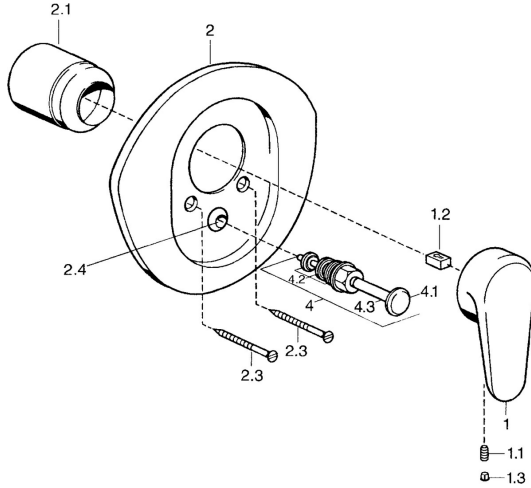

EAN: 4015474682672
static.hansa.com/0384910092

Spare parts

SP03849102

	Name	Code
1	Lever, L=138 mm Chrome Discontinued	59913770
1	Lever, 99 mm, red/blue Chrome Discontinued	59913769
1	Lever, L=99 mm, (-2011) Chrome	59913768
1.1	Screw, M5x8, SW2.5	59904755
1.2	Bushing	59904778
1.3	Plug, hot/cold	59906705
2	Cover flange Chrome/Satin Discontinued	59911543
2	Cover flange White Discontinued	59911544
2	Cover flange Chrome Discontinued	59911542
2.1	Covering cap Edelmessing Discontinued	59906537
2.1	Covering cap Chrome	59904820
2.3	Screw, M5x65 White Discontinued	59906672
2.3	Screw, M5x65 Chrome	59904847
2.3	Screw, M5x65 Gold Discontinued	59904849
2.4	Flow limiting cap	59904846
4	Diverter Gold Discontinued	59906392
4	Diverter Chrome	59911156
4	Diverter Edelmessing Discontinued	59910904
4.2	Sealing kit	59904791
4.3	O-ring, d 4x1	59902331
N.I.	Raising kit, 20 mm	59904983