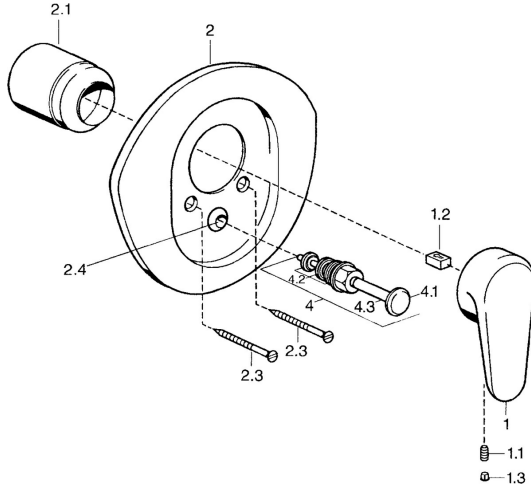

EAN: 4015474551619
static.hansa.com/0384910090

Spare parts

SP03849102

	Name	Code
1	Lever, L=138 mm Chrome Discontinued	59913770
1	Lever, 99 mm, red/blue Chrome Discontinued	59913769
1	Lever, L=99 mm, (-2011) Chrome	59913768
1.1	Screw, M5x8, SW2.5	59904755
1.2	Bushing	59904778
1.3	Plug, hot/cold	59906705
2	Cover flange Chrome/Satin Discontinued	59911543
2	Cover flange White Discontinued	59911544
2	Cover flange Chrome Discontinued	59911542
2.1	Covering cap Edelmessing Discontinued	59906537
2.1	Covering cap Chrome	59904820
2.3	Screw, M5x65 White Discontinued	59906672
2.3	Screw, M5x65 Chrome	59904847
2.3	Screw, M5x65 Gold Discontinued	59904849
2.4	Flow limiting cap	59904846
4	Diverter Gold Discontinued	59906392
4	Diverter Chrome	59911156
4	Diverter Edelmessing Discontinued	59910904
4.2	Sealing kit	59904791
4.3	O-ring, d 4x1	59902331
N.I.	Raising kit, 20 mm	59904983