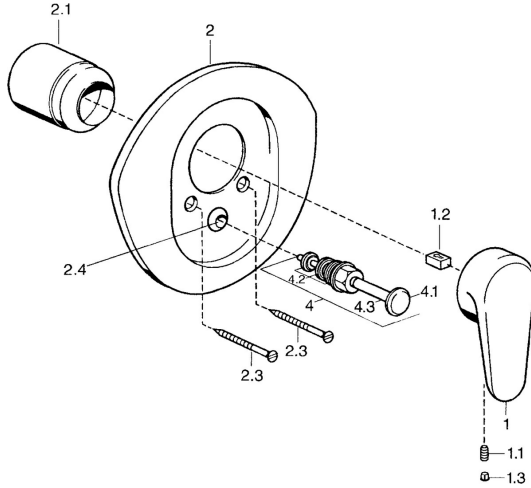

EAN: 4015474682726
static.hansa.com/0384910072

Spare parts

SP03849102

	Name	Code
1	Lever, L=138 mm Chrome Discontinued	59913770
1	Lever, 99 mm, red/blue Chrome Discontinued	59913769
1	Lever, L=99 mm, (-2011) Chrome	59913768
1.1	Screw, M5x8, SW2.5	59904755
1.2	Bushing	59904778
1.3	Plug, hot/cold	59906705
2	Cover flange Chrome/Satin Discontinued	59911543
2	Cover flange White Discontinued	59911544
2	Cover flange Chrome Discontinued	59911542
2.1	Covering cap Edelmessing Discontinued	59906537
2.1	Covering cap Chrome	59904820
2.3	Screw, M5x65 White Discontinued	59906672
2.3	Screw, M5x65 Chrome	59904847
2.3	Screw, M5x65 Gold Discontinued	59904849
2.4	Flow limiting cap	59904846
4	Diverter Gold Discontinued	59906392
4	Diverter Chrome	59911156
4	Diverter Edelmessing Discontinued	59910904
4.2	Sealing kit	59904791
4.3	O-ring, d 4x1	59902331
N.I.	Raising kit, 20 mm	59904983