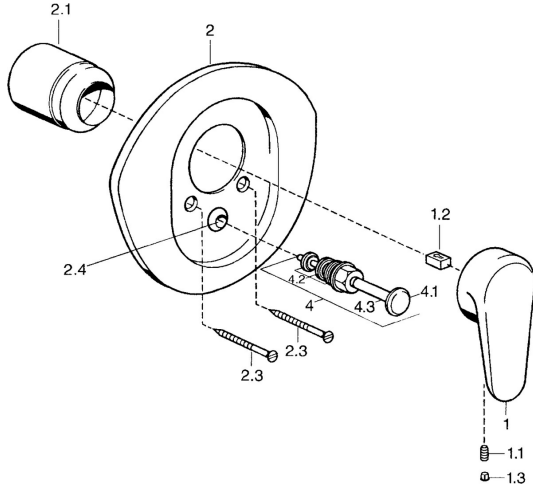

## Spare parts

### SP03849102

	Name	Code
1	Lever, L=138 mm Chrome <span style="background-color: #cccccc;">Discontinued</span>	59913770
1	Lever, 99 mm, red/blue Chrome <span style="background-color: #cccccc;">Discontinued</span>	59913769
1	Lever, L=99 mm, (-2011) Chrome	59913768
1.1	Screw, M5x8, SW2.5	59904755
1.2	Bushing	59904778
1.3	Plug, hot/cold	59906705
2	Cover flange Chrome/Satin <span style="background-color: #cccccc;">Discontinued</span>	59911543
2	Cover flange White <span style="background-color: #cccccc;">Discontinued</span>	59911544
2	Cover flange Chrome <span style="background-color: #cccccc;">Discontinued</span>	59911542
2.1	Covering cap Edelmessing <span style="background-color: #cccccc;">Discontinued</span>	59906537
2.1	Covering cap Chrome	59904820
2.3	Screw, M5x65 White <span style="background-color: #cccccc;">Discontinued</span>	59906672
2.3	Screw, M5x65 Chrome	59904847
2.3	Screw, M5x65 Gold <span style="background-color: #cccccc;">Discontinued</span>	59904849
2.4	Flow limiting cap	59904846
4	Diverter Gold <span style="background-color: #cccccc;">Discontinued</span>	59906392
4	Diverter Chrome	59911156
4	Diverter Edelmessing <span style="background-color: #cccccc;">Discontinued</span>	59910904
4.2	Sealing kit	59904791
4.3	O-ring, d 4x1	59902331
N.I.	Raising kit, 20 mm	59904983