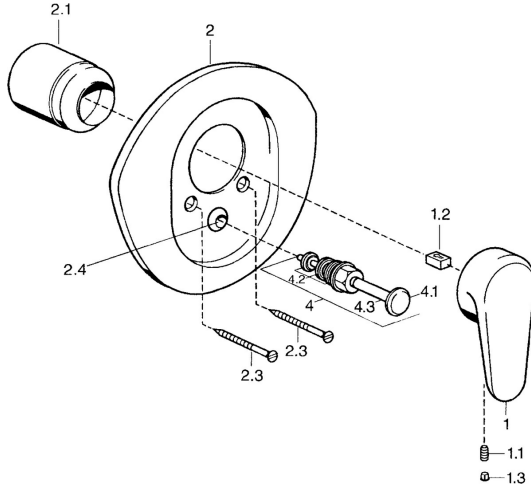

EAN: 4015474551596
static.hansa.com/03849100

Spare parts

SP03849102

	Name	Code
1	Lever, L=138 mm Chrome Discontinued	59913770
1	Lever, 99 mm, red/blue Chrome Discontinued	59913769
1	Lever, L=99 mm, (-2011) Chrome	59913768
1.1	Screw, M5x8, SW2.5	59904755
1.2	Bushing	59904778
1.3	Plug, hot/cold	59906705
2	Cover flange Chrome/Satin Discontinued	59911543
2	Cover flange White Discontinued	59911544
2	Cover flange Chrome Discontinued	59911542
2.1	Covering cap Edelmessing Discontinued	59906537
2.1	Covering cap Chrome	59904820
2.3	Screw, M5x65 White Discontinued	59906672
2.3	Screw, M5x65 Chrome	59904847
2.3	Screw, M5x65 Gold Discontinued	59904849
2.4	Flow limiting cap	59904846
4	Diverter Gold Discontinued	59906392
4	Diverter Chrome	59911156
4	Diverter Edelmessing Discontinued	59910904
4.2	Sealing kit	59904791
4.3	O-ring, d 4x1	59902331
N.I.	Raising kit, 20 mm	59904983