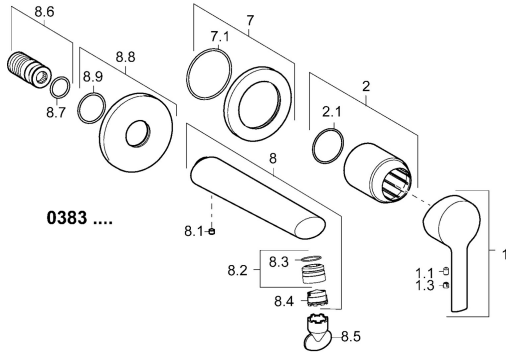

## Spare parts

### SP03832273

	Name	Code
1	Lever Chrome	59913761
1.1	Screw, M5x8, SW2.5	59904755
1.3	Cover plug Chrome	59913762
2	Cover sleeve Chrome	59912511
2.1	O-ring, 41x3	59913215
7	Cover flange, d 75 mm Chrome	59913729
7.1	O-ring, 49x2	59913279
8	Spout, L=180 Chrome	59913765
8.1	Screw, M5x6, SW2.5	59912617
8.2	Fitting ring for aerator Chrome	59913654
8.4	Aerator, M18.5x1, TJ	59913366
8.5	Key for aerator, M18.5	59913367
8.6	Thread nipple	59913658
8.8	Cover flange, d 75 mm Chrome	59913246
8.9	O-ring, d 26x2	59913423
N.I.	Raising kit, 20 mm Chrome	59913136