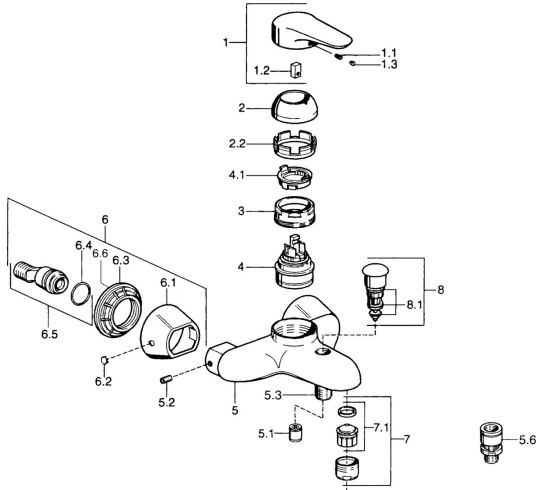

## Spare parts

### SP03742102

	Name	Code
1	Lever, 99 mm, red/blue Chrome <b>Discontinued</b>	59913769
1	Lever, L=99 mm, (-2011) Chrome	59913768
1	Lever, L=138 mm Chrome <b>Discontinued</b>	59913770
1.1	Screw, M5x8, SW2.5	59904755
1.2	Bushing	59904778
1.3	Plug, hot/cold	59906705
2	Covering cap Chrome/Satin <b>Discontinued</b>	59906564
2	Covering cap Chrome	59906563
2.2	Fixing sleeve	59906695
3	Eye screw, M50x1, SW45	59904775
4	Cartridge, 4.8 eco	59904601
4.1	Hot water limiter	59904759
5.1	Non-return valve	59905714
5.2	Screw, M8x8	59906104
5.3	Thread nipple, G1/2xM18x1	59911384
5.6	Vacuum breaker, DN15	59911330
6.1	Cover flange Chrome <b>Discontinued</b>	59911473
6.2	Plug Chrome <b>Discontinued</b>	59911480
6.3	Adapter Chrome <b>Discontinued</b>	59911486
6.4	O-ring, 25.07x2.62	59911479
6.5	Connector, G1/2	59911491
7	Aerator, M28x1 C White <b>Discontinued</b>	59905683
7	Aerator, M28x1 C Chrome	59902088
7	Aerator, M28x1 Edelmessing <b>Discontinued</b>	59906687
7.1	Aerator, M28x1 C <b>Discontinued</b>	59902089
8	Diverter Chrome <b>Discontinued</b>	59911492
8.1	Sealing kit	59904791