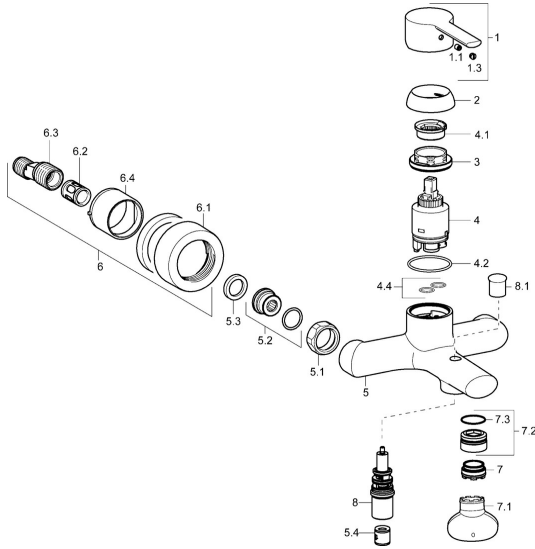

## Spare parts

### SP03742173

	Name	Code
1	Lever Chrome	59913761
1.1	Screw, M5x8, SW2.5	59904755
1.3	Cover plug Chrome	59913762
2	Covering cap, 33x3 mm Chrome	59912504
3	Tightening nut, M40x1	1003409V
4	Cartridge, 3.5 Eco	59912324
4	Cartridge, 3.5 Classic	59913075
4.1	Temperature adjustment limiter	59912325
4.2	O-ring, d 28.24x2.62 <span style="background-color: #cccccc;">Discontinued</span>	59912590
4.4	O-ring, d 10.10x1.60 <span style="background-color: #cccccc;">Discontinued</span>	59905072
5.1	Connection nut, G3/4, AF30	59902230
5.2	Connector	59913400
5.3	Retaining ring, 23.9x15.2x2	59902689
5.4	Non-return valve	59905714
6.1	Cover flange Chrome	59913432
6.2	Silencer	59904792
6.3	Eccentric connector, G3/4xG1/2, DN15	59910254
6.4	Cover sleeve Chrome	59912651
7	Aerator, M24x1 C	59913131
7.1	Key for aerator, M24x1	59913134
7.2	Gasket ring	59913759
7.3	O-ring, d 23x1	59911509
8	Diverter	59912706
8.1	Diverter knob Chrome	59912801
N.I.	Key, SW30/34	59912108