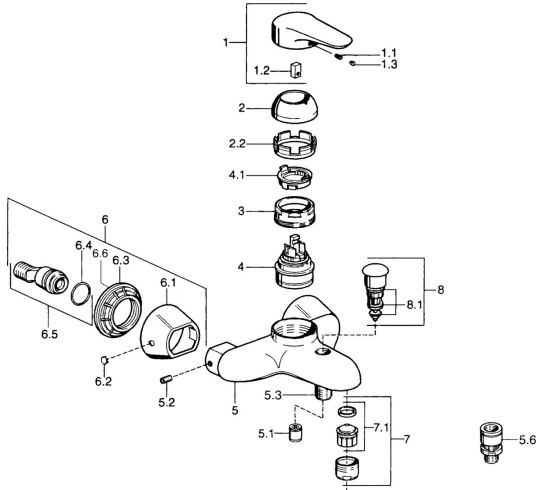

EAN: 4015474631861
static.hansa.com/03742106

Spare parts

SP03742102

	Name	Code
1	Lever, 99 mm, red/blue Chrome Discontinued	59913769
1	Lever, L=99 mm, (-2011) Chrome	59913768
1	Lever, L=138 mm Chrome Discontinued	59913770
1.1	Screw, M5x8, SW2.5	59904755
1.2	Bushing	59904778
1.3	Plug, hot/cold	59906705
2	Covering cap Chrome/Satin Discontinued	59906564
2	Covering cap Chrome	59906563
2.2	Fixing sleeve	59906695
3	Eye screw, M50x1, SW45	59904775
4	Cartridge, 4.8 eco	59904601
4.1	Hot water limiter	59904759
5.1	Non-return valve	59905714
5.2	Screw, M8x8	59906104
5.3	Thread nipple, G1/2xM18x1	59911384
5.6	Vacuum breaker, DN15	59911330
6.1	Cover flange Chrome Discontinued	59911473
6.2	Plug Chrome Discontinued	59911480
6.3	Adapter Chrome Discontinued	59911486
6.4	O-ring, 25.07x2.62	59911479
6.5	Connector, G1/2	59911491
7	Aerator, M28x1 C White Discontinued	59905683
7	Aerator, M28x1 C Chrome	59902088
7	Aerator, M28x1 Edelmessing Discontinued	59906687
7.1	Aerator, M28x1 C Discontinued	59902089
8	Diverter Chrome Discontinued	59911492
8.1	Sealing kit	59904791