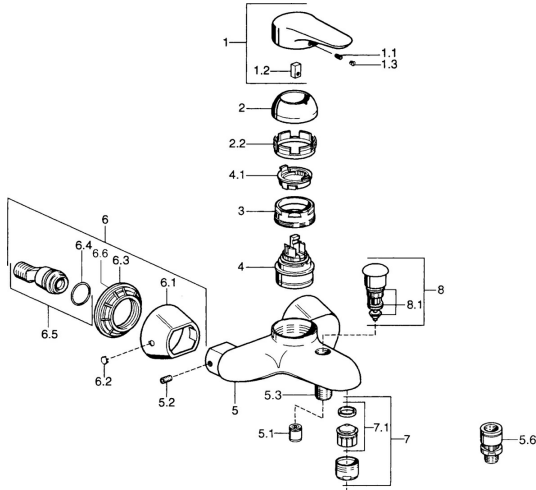

EAN: 4015474683174
static.hansa.com/0374210586

Spare parts

SP03742102

	Name	Code
1	Lever, 99 mm, red/blue Chrome Discontinued	59913769
1	Lever, L=99 mm, (-2011) Chrome	59913768
1	Lever, L=138 mm Chrome Discontinued	59913770
1.1	Screw, M5x8, SW2.5	59904755
1.2	Bushing	59904778
1.3	Plug, hot/cold	59906705
2	Covering cap Chrome/Satin Discontinued	59906564
2	Covering cap Chrome	59906563
2.2	Fixing sleeve	59906695
3	Eye screw, M50x1, SW45	59904775
4	Cartridge, 4.8 eco	59904601
4.1	Hot water limiter	59904759
5.1	Non-return valve	59905714
5.2	Screw, M8x8	59906104
5.3	Thread nipple, G1/2xM18x1	59911384
5.6	Vacuum breaker, DN15	59911330
6.1	Cover flange Chrome Discontinued	59911473
6.2	Plug Chrome Discontinued	59911480
6.3	Adapter Chrome Discontinued	59911486
6.4	O-ring, 25.07x2.62	59911479
6.5	Connector, G1/2	59911491
7	Aerator, M28x1 C White Discontinued	59905683
7	Aerator, M28x1 C Chrome	59902088
7	Aerator, M28x1 Edelmessing Discontinued	59906687
7.1	Aerator, M28x1 C Discontinued	59902089
8	Diverter Chrome Discontinued	59911492
8.1	Sealing kit	59904791