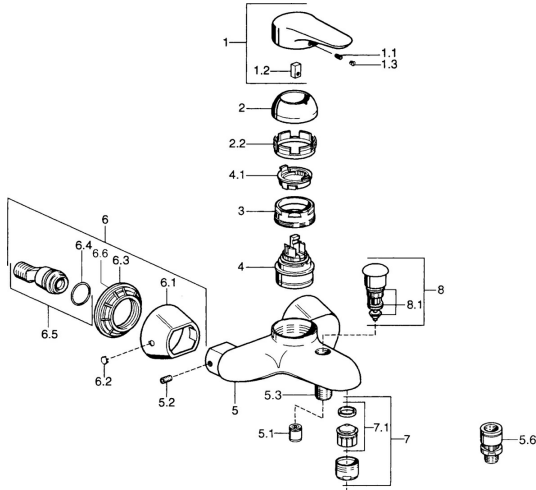

EAN: 4015474684171
static.hansa.com/03742103

Spare parts

SP03742102

	Name	Code
1	Lever, 99 mm, red/blue Chrome Discontinued	59913769
1	Lever, L=99 mm, (-2011) Chrome	59913768
1	Lever, L=138 mm Chrome Discontinued	59913770
1.1	Screw, M5x8, SW2.5	59904755
1.2	Bushing	59904778
1.3	Plug, hot/cold	59906705
2	Covering cap Chrome/Satin Discontinued	59906564
2	Covering cap Chrome	59906563
2.2	Fixing sleeve	59906695
3	Eye screw, M50x1, SW45	59904775
4	Cartridge, 4.8 eco	59904601
4.1	Hot water limiter	59904759
5.1	Non-return valve	59905714
5.2	Screw, M8x8	59906104
5.3	Thread nipple, G1/2xM18x1	59911384
5.6	Vacuum breaker, DN15	59911330
6.1	Cover flange Chrome Discontinued	59911473
6.2	Plug Chrome Discontinued	59911480
6.3	Adapter Chrome Discontinued	59911486
6.4	O-ring, 25.07x2.62	59911479
6.5	Connector, G1/2	59911491
7	Aerator, M28x1 C White Discontinued	59905683
7	Aerator, M28x1 C Chrome	59902088
7	Aerator, M28x1 Edelmessing Discontinued	59906687
7.1	Aerator, M28x1 C Discontinued	59902089
8	Diverter Chrome Discontinued	59911492
8.1	Sealing kit	59904791