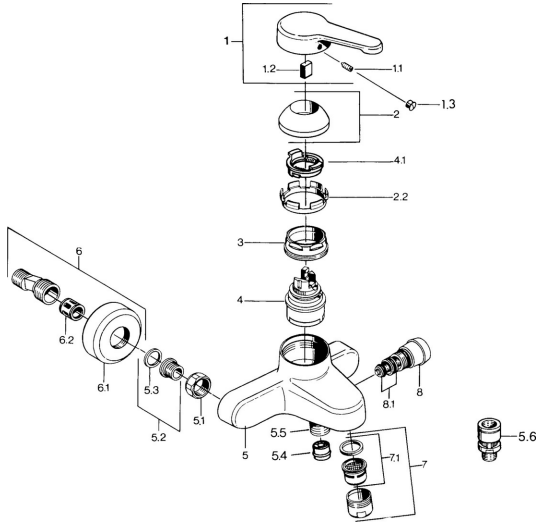

EAN: 4015474582774
static.hansa.com/0374210193

Spare parts

SP03742101

	Name	Code
1	Lever, L=99 mm, (-2011) Chrome	59913768
1.1	Screw, M5x8, SW2.5	59904755
1.2	Bushing	59904778
1.3	Plug, hot/cold	59906705
2	Covering cap Chrome	59906563
2.2	Fixing sleeve	59906695
3	Eye screw, M50x1, SW45	59904775
4	Cartridge, 4.8 eco	59904601
4.1	Hot water limiter	59904759
5.1	Connection nut, G3/4, AF30	59902230
5.2	Seat, G1/2, L, WAF10	59904618
5.3	Retaining ring, 23.9x15.2x2	59902689
5.4	Non-return valve	59905714
5.5	Thread nipple, G1/2xM18x1	59911384
5.6	Vacuum breaker, DN15	59911330
6	Eccentric Chrome Discontinued	59906601
6.2	Silencer	59904792
7	Aerator, M28x1 C Chrome	59902088
7	Aerator, M28x1 C White Discontinued	59905683
7	Aerator, M28x1 Edelmessing Discontinued	59906687
7.1	Aerator, M28x1 C Discontinued	59902089
8	Diverter White Discontinued	59910804
8	Diverter Chrome	59910803
8.1	Sealing kit	59904791