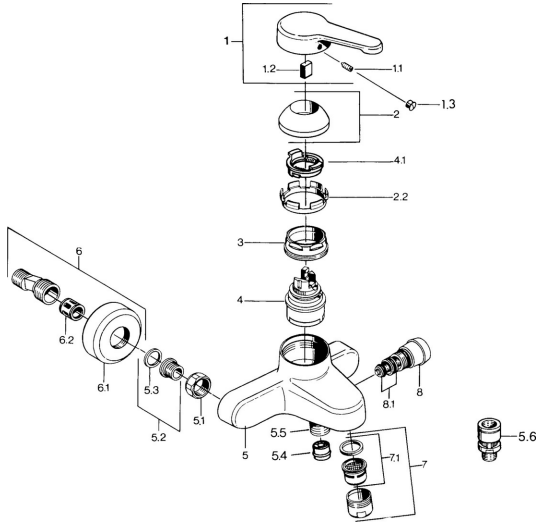

EAN: 4015474579637
static.hansa.com/0374210192

Spare parts

SP03742101

	Name	Code
1	Lever, L=99 mm, (-2011) Chrome	59913768
1.1	Screw, M5x8, SW2.5	59904755
1.2	Bushing	59904778
1.3	Plug, hot/cold	59906705
2	Covering cap Chrome	59906563
2.2	Fixing sleeve	59906695
3	Eye screw, M50x1, SW45	59904775
4	Cartridge, 4.8 eco	59904601
4.1	Hot water limiter	59904759
5.1	Connection nut, G3/4, AF30	59902230
5.2	Seat, G1/2, L, WAF10	59904618
5.3	Retaining ring, 23.9x15.2x2	59902689
5.4	Non-return valve	59905714
5.5	Thread nipple, G1/2xM18x1	59911384
5.6	Vacuum breaker, DN15	59911330
6	Eccentric Chrome Discontinued	59906601
6.2	Silencer	59904792
7	Aerator, M28x1 C Chrome	59902088
7	Aerator, M28x1 C White Discontinued	59905683
7	Aerator, M28x1 Edelmessing Discontinued	59906687
7.1	Aerator, M28x1 C Discontinued	59902089
8	Diverter White Discontinued	59910804
8	Diverter Chrome	59910803
8.1	Sealing kit	59904791