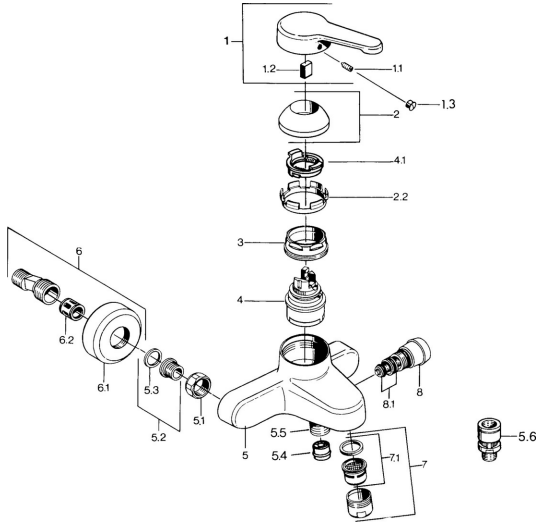

## Spare parts

### SP03742101

	Name	Code
1	Lever, L=99 mm, (-2011) Chrome	59913768
1.1	Screw, M5x8, SW2.5	59904755
1.2	Bushing	59904778
1.3	Plug, hot/cold	59906705
2	Covering cap Chrome	59906563
2.2	Fixing sleeve	59906695
3	Eye screw, M50x1, SW45	59904775
4	Cartridge, 4.8 eco	59904601
4.1	Hot water limiter	59904759
5.1	Connection nut, G3/4, AF30	59902230
5.2	Seat, G1/2, L, WAF10	59904618
5.3	Retaining ring, 23.9x15.2x2	59902689
5.4	Non-return valve	59905714
5.5	Thread nipple, G1/2xM18x1	59911384
5.6	Vacuum breaker, DN15	59911330
6	Eccentric Chrome <b>Discontinued</b>	59906601
6.2	Silencer	59904792
7	Aerator, M28x1 C Chrome	59902088
7	Aerator, M28x1 C White <b>Discontinued</b>	59905683
7	Aerator, M28x1 Edelmessing <b>Discontinued</b>	59906687
7.1	Aerator, M28x1 C <b>Discontinued</b>	59902089
8	Diverter White <b>Discontinued</b>	59910804
8	Diverter Chrome	59910803
8.1	Sealing kit	59904791