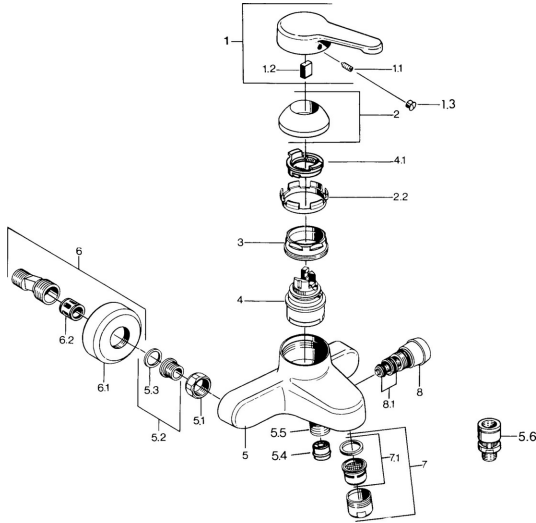

EAN: 4015474585171
static.hansa.com/0374210172

Spare parts

SP03742101

	Name	Code
1	Lever, L=99 mm, (-2011) Chrome	59913768
1.1	Screw, M5x8, SW2.5	59904755
1.2	Bushing	59904778
1.3	Plug, hot/cold	59906705
2	Covering cap Chrome	59906563
2.2	Fixing sleeve	59906695
3	Eye screw, M50x1, SW45	59904775
4	Cartridge, 4.8 eco	59904601
4.1	Hot water limiter	59904759
5.1	Connection nut, G3/4, AF30	59902230
5.2	Seat, G1/2, L, WAF10	59904618
5.3	Retaining ring, 23.9x15.2x2	59902689
5.4	Non-return valve	59905714
5.5	Thread nipple, G1/2xM18x1	59911384
5.6	Vacuum breaker, DN15	59911330
6	Eccentric Chrome Discontinued	59906601
6.2	Silencer	59904792
7	Aerator, M28x1 C Chrome	59902088
7	Aerator, M28x1 C White Discontinued	59905683
7	Aerator, M28x1 Edelmessing Discontinued	59906687
7.1	Aerator, M28x1 C Discontinued	59902089
8	Diverter White Discontinued	59910804
8	Diverter Chrome	59910803
8.1	Sealing kit	59904791