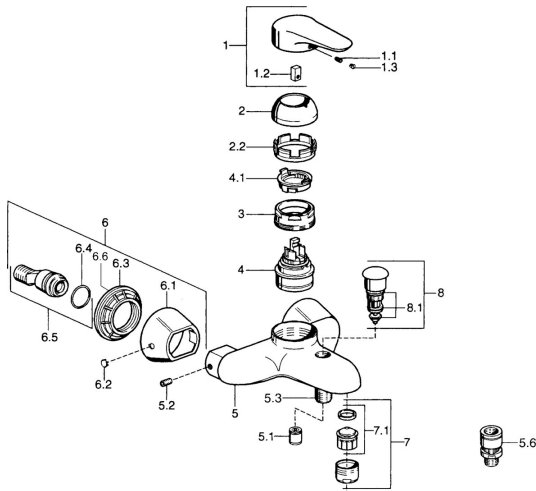

EAN: 4015474679894
static.hansa.com/0374210094

Spare parts

SP03742102

	Name		Code
1	Lever, 99 mm, red/blue Chrome	Discontinued	59913769
1	Lever, L=99 mm, (-2011) Chrome		59913768
1	Lever, L=138 mm Chrome	Discontinued	59913770
1.1	Screw, M5x8, SW2.5		59904755
1.2	Bushing		59904778
1.3	Plug, hot/cold		59906705
2	Covering cap Chrome/Satin	Discontinued	59906564
2	Covering cap Chrome		59906563
2.2	Fixing sleeve		59906695
3	Eye screw, M50x1, SW45		59904775
4	Cartridge, 4.8 eco		59904601
4.1	Hot water limiter		59904759
5.1	Non-return valve		59905714
5.2	Screw, M8x8		59906104
5.3	Thread nipple, G1/2xM18x1		59911384
5.6	Vacuum breaker, DN15		59911330
6.1	Cover flange Chrome	Discontinued	59911473
6.2	Plug Chrome	Discontinued	59911480
6.3	Adapter Chrome	Discontinued	59911486
6.4	O-ring, 25.07x2.62		59911479
6.5	Connector, G1/2		59911491
7	Aerator, M28x1 C White	Discontinued	59905683
7	Aerator, M28x1 C Chrome		59902088
7	Aerator, M28x1 Edelmessing	Discontinued	59906687
7.1	Aerator, M28x1 C	Discontinued	59902089
8	Diverter Chrome	Discontinued	59911492
8.1	Sealing kit		59904791