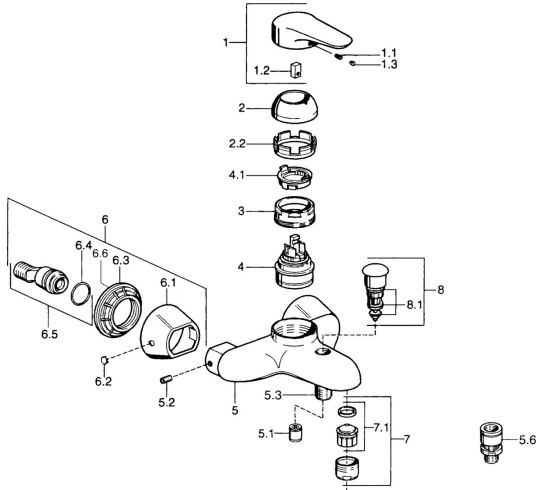

EAN: 4015474679887
static.hansa.com/0374210082

Spare parts

SP03742102

	Name	Code
1	Lever, 99 mm, red/blue Chrome Discontinued	59913769
1	Lever, L=99 mm, (-2011) Chrome	59913768
1	Lever, L=138 mm Chrome Discontinued	59913770
1.1	Screw, M5x8, SW2.5	59904755
1.2	Bushing	59904778
1.3	Plug, hot/cold	59906705
2	Covering cap Chrome/Satin Discontinued	59906564
2	Covering cap Chrome	59906563
2.2	Fixing sleeve	59906695
3	Eye screw, M50x1, SW45	59904775
4	Cartridge, 4.8 eco	59904601
4.1	Hot water limiter	59904759
5.1	Non-return valve	59905714
5.2	Screw, M8x8	59906104
5.3	Thread nipple, G1/2xM18x1	59911384
5.6	Vacuum breaker, DN15	59911330
6.1	Cover flange Chrome Discontinued	59911473
6.2	Plug Chrome Discontinued	59911480
6.3	Adapter Chrome Discontinued	59911486
6.4	O-ring, 25.07x2.62	59911479
6.5	Connector, G1/2	59911491
7	Aerator, M28x1 C White Discontinued	59905683
7	Aerator, M28x1 C Chrome	59902088
7	Aerator, M28x1 Edelmessing Discontinued	59906687
7.1	Aerator, M28x1 C Discontinued	59902089
8	Diverter Chrome Discontinued	59911492
8.1	Sealing kit	59904791