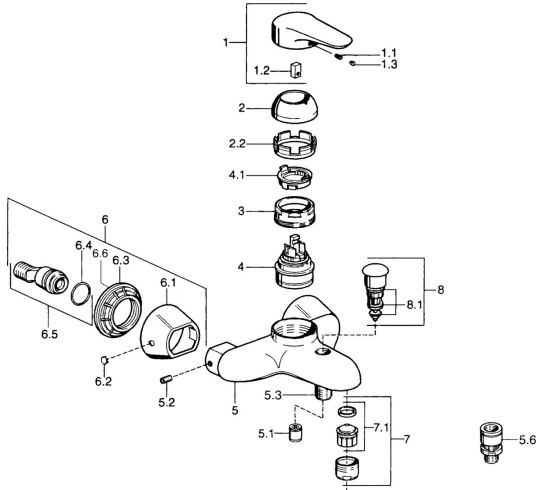

EAN: 4015474679917
static.hansa.com/0374210081

Spare parts

SP03742102

	Name		Code
1	Lever, 99 mm, red/blue Chrome	Discontinued	59913769
1	Lever, L=99 mm, (-2011) Chrome		59913768
1	Lever, L=138 mm Chrome	Discontinued	59913770
1.1	Screw, M5x8, SW2.5		59904755
1.2	Bushing		59904778
1.3	Plug, hot/cold		59906705
2	Covering cap Chrome/Satin	Discontinued	59906564
2	Covering cap Chrome		59906563
2.2	Fixing sleeve		59906695
3	Eye screw, M50x1, SW45		59904775
4	Cartridge, 4.8 eco		59904601
4.1	Hot water limiter		59904759
5.1	Non-return valve		59905714
5.2	Screw, M8x8		59906104
5.3	Thread nipple, G1/2xM18x1		59911384
5.6	Vacuum breaker, DN15		59911330
6.1	Cover flange Chrome	Discontinued	59911473
6.2	Plug Chrome	Discontinued	59911480
6.3	Adapter Chrome	Discontinued	59911486
6.4	O-ring, 25.07x2.62		59911479
6.5	Connector, G1/2		59911491
7	Aerator, M28x1 C White	Discontinued	59905683
7	Aerator, M28x1 C Chrome		59902088
7	Aerator, M28x1 Edelmessing	Discontinued	59906687
7.1	Aerator, M28x1 C	Discontinued	59902089
8	Diverter Chrome	Discontinued	59911492
8.1	Sealing kit		59904791