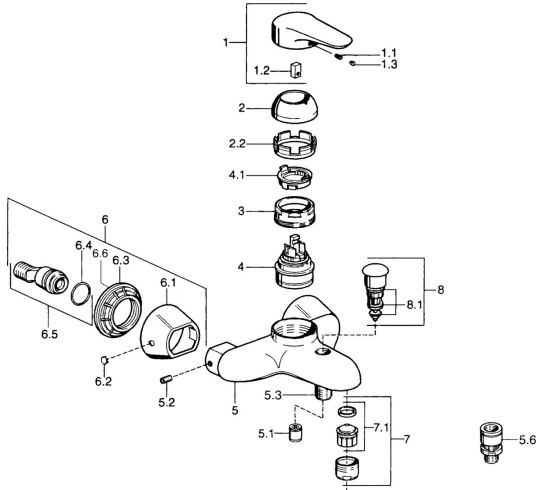

EAN: 4015474551657
static.hansa.com/03742100

Spare parts

SP03742102

	Name	Code
1	Lever, 99 mm, red/blue Chrome Discontinued	59913769
1	Lever, L=99 mm, (-2011) Chrome	59913768
1	Lever, L=138 mm Chrome Discontinued	59913770
1.1	Screw, M5x8, SW2.5	59904755
1.2	Bushing	59904778
1.3	Plug, hot/cold	59906705
2	Covering cap Chrome/Satin Discontinued	59906564
2	Covering cap Chrome	59906563
2.2	Fixing sleeve	59906695
3	Eye screw, M50x1, SW45	59904775
4	Cartridge, 4.8 eco	59904601
4.1	Hot water limiter	59904759
5.1	Non-return valve	59905714
5.2	Screw, M8x8	59906104
5.3	Thread nipple, G1/2xM18x1	59911384
5.6	Vacuum breaker, DN15	59911330
6.1	Cover flange Chrome Discontinued	59911473
6.2	Plug Chrome Discontinued	59911480
6.3	Adapter Chrome Discontinued	59911486
6.4	O-ring, 25.07x2.62	59911479
6.5	Connector, G1/2	59911491
7	Aerator, M28x1 C White Discontinued	59905683
7	Aerator, M28x1 C Chrome	59902088
7	Aerator, M28x1 Edelmessing Discontinued	59906687
7.1	Aerator, M28x1 C Discontinued	59902089
8	Diverter Chrome Discontinued	59911492
8.1	Sealing kit	59904791