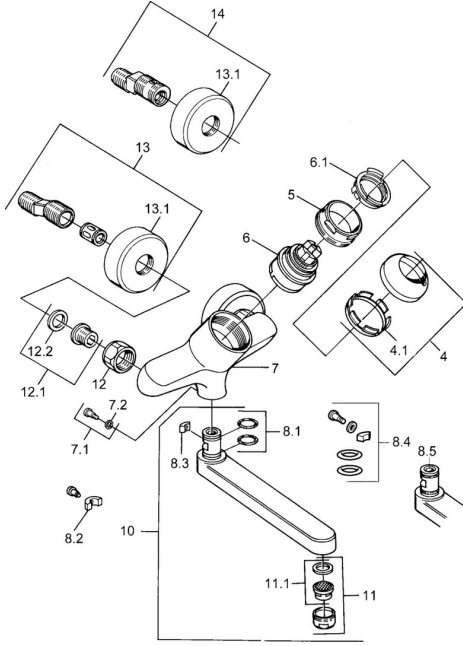

EAN: 4015474602694
static.hansa.com/03692206

Spare parts

SP03692100

	Name	Code
1	Lever, 99 mm, red/blue Chrome Discontinued	59913769
1	Lever, L=99 mm, (-2011) Chrome	59913768
1	Lever, L=138 mm Chrome Discontinued	59913770
4	Covering cap Chrome	59906563
4.1	Fixing sleeve	59906695
5	Eye screw, M50x1, SW45	59904775
6	Cartridge, 4.8 eco	59904601
6.1	Hot water limiter	59904759
7.1	Fixing screw, M6x12, AF2.5	59904804
8.1	O-ring, d 15x2.5	59910423
8.2	Screw, M6x10, 2,5	59911435
8.2	Limiter	59910421
8.3	Limiter	59910422
10	Spout, L=235 Chrome	59910417
10	Spout, L=145 Chrome	59911380
10	Spout, L=170 Chrome	59911183
10	Spout, L=96 Chrome	59910419
11	Aerator, M24x1 STD HC A Chrome	59902366
11.1	Aerator, M22/24 A	59902081
12	Connection nut, G3/4, AF30	59902230
12.1	Seat, G1/2, L, WAF10	59904618
12.2	Retaining ring, 23.9x15.2x2	59902689
13	Eccentric Chrome Discontinued	59906601
N.I.	Emptying valve	59912483