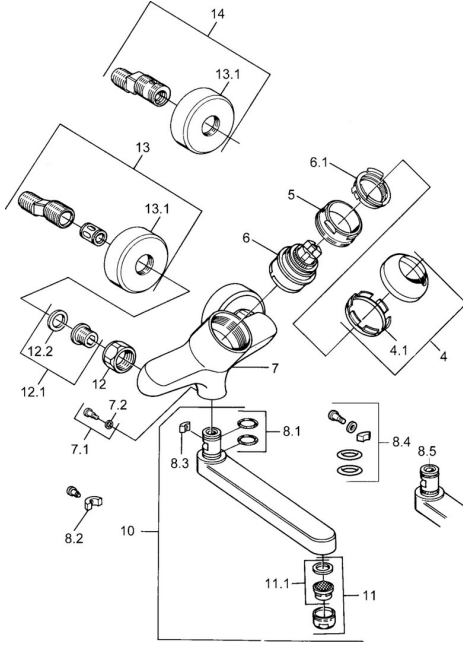

## Spare parts

### SP03692100

	Name	Code
1	Lever, 99 mm, red/blue Chrome <b>Discontinued</b>	59913769
1	Lever, L=99 mm, (-2011) Chrome	59913768
1	Lever, L=138 mm Chrome <b>Discontinued</b>	59913770
4	Covering cap Chrome	59906563
4.1	Fixing sleeve	59906695
5	Eye screw, M50x1, SW45	59904775
6	Cartridge, 4.8 eco	59904601
6.1	Hot water limiter	59904759
7.1	Fixing screw, M6x12, AF2.5	59904804
8.1	O-ring, d 15x2.5	59910423
8.2	Screw, M6x10, 2,5	59911435
8.2	Limiter	59910421
8.3	Limiter	59910422
10	Spout, L=235 Chrome	59910417
10	Spout, L=145 Chrome	59911380
10	Spout, L=170 Chrome	59911183
10	Spout, L=96 Chrome	59910419
11	Aerator, M24x1 STD HC A Chrome	59902366
11.1	Aerator, M22/24 A	59902081
12	Connection nut, G3/4, AF30	59902230
12.1	Seat, G1/2, L, WAF10	59904618
12.2	Retaining ring, 23.9x15.2x2	59902689
13	Eccentric Chrome <b>Discontinued</b>	59906601
N.I.	Emptying valve	59912483