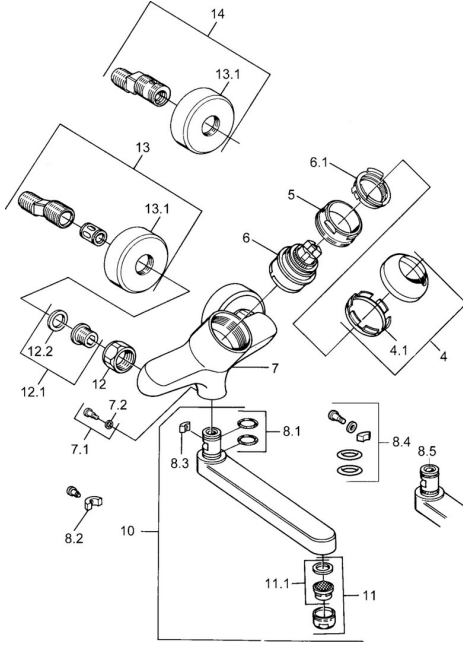

EAN: 4015474016996
static.hansa.com/03692200

Spare parts

SP03692100

	Name	Code
1	Lever, 99 mm, red/blue Chrome Discontinued	59913769
1	Lever, L=99 mm, (-2011) Chrome	59913768
1	Lever, L=138 mm Chrome Discontinued	59913770
4	Covering cap Chrome	59906563
4.1	Fixing sleeve	59906695
5	Eye screw, M50x1, SW45	59904775
6	Cartridge, 4.8 eco	59904601
6.1	Hot water limiter	59904759
7.1	Fixing screw, M6x12, AF2.5	59904804
8.1	O-ring, d 15x2.5	59910423
8.2	Screw, M6x10, 2,5	59911435
8.2	Limiter	59910421
8.3	Limiter	59910422
10	Spout, L=235 Chrome	59910417
10	Spout, L=145 Chrome	59911380
10	Spout, L=170 Chrome	59911183
10	Spout, L=96 Chrome	59910419
11	Aerator, M24x1 STD HC A Chrome	59902366
11.1	Aerator, M22/24 A	59902081
12	Connection nut, G3/4, AF30	59902230
12.1	Seat, G1/2, L, WAF10	59904618
12.2	Retaining ring, 23.9x15.2x2	59902689
13	Eccentric Chrome Discontinued	59906601
N.I.	Emptying valve	59912483