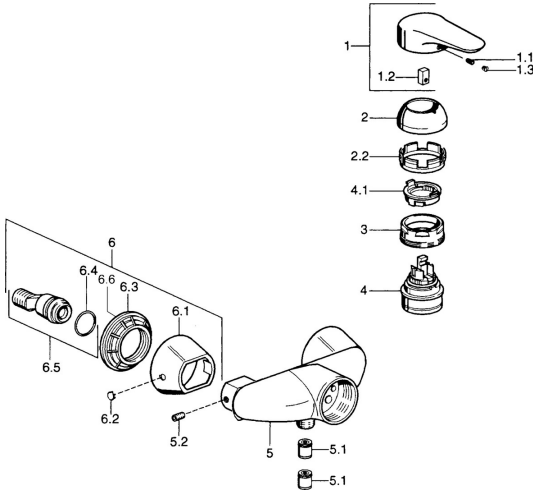

EAN: 4015474525757
static.hansa.com/03670186

Spare parts

SP03670102

	Name		Code
1	Lever, 99 mm, red/blue Chrome Discontinued		59913769
1	Lever Chrome Discontinued		59913771
1	Lever, L=99 mm, (-2011) Chrome		59913768
1	Lever, L=138 mm Chrome Discontinued		59913770
1.1	Screw, M5x8, SW2.5		59904755
1.2	Bushing		59904778
1.3	Plug, hot/cold		59906705
2	Covering cap Chrome		59906563
2	Covering cap Chrome/Satin Discontinued		59906564
2.2	Fixing sleeve		59906695
3	Eye screw, M50x1, SW45		59904775
4	Cartridge, 4.8 eco		59904601
4.1	Hot water limiter		59904759
5.1	Non-return valve		59905714
5.2	Screw, M8x8		59906104
6.1	Cover flange Chrome Discontinued		59911473
6.2	Plug Chrome Discontinued		59911480
6.3	Adapter Chrome Discontinued		59911486
6.4	O-ring, 25.07x2.62		59911479
6.5	Connector, G1/2		59911491
N.I.	Vacuum breaker, DN15		59911330