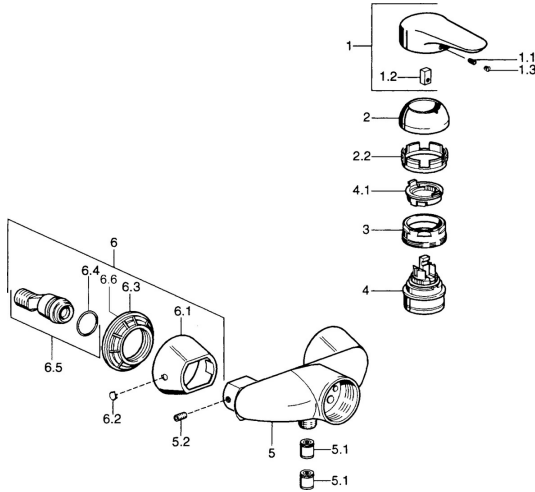

EAN: 4015474526235
static.hansa.com/03670185

Spare parts

SP03670102

	Name	Code
1	Lever, 99 mm, red/blue Chrome Discontinued	59913769
1	Lever Chrome Discontinued	59913771
1	Lever, L=99 mm, (-2011) Chrome	59913768
1	Lever, L=138 mm Chrome Discontinued	59913770
1.1	Screw, M5x8, SW2.5	59904755
1.2	Bushing	59904778
1.3	Plug, hot/cold	59906705
2	Covering cap Chrome	59906563
2	Covering cap Chrome/Satin Discontinued	59906564
2.2	Fixing sleeve	59906695
3	Eye screw, M50x1, SW45	59904775
4	Cartridge, 4.8 eco	59904601
4.1	Hot water limiter	59904759
5.1	Non-return valve	59905714
5.2	Screw, M8x8	59906104
6.1	Cover flange Chrome Discontinued	59911473
6.2	Plug Chrome Discontinued	59911480
6.3	Adapter Chrome Discontinued	59911486
6.4	O-ring, 25.07x2.62	59911479
6.5	Connector, G1/2	59911491
N.I.	Vacuum breaker, DN15	59911330