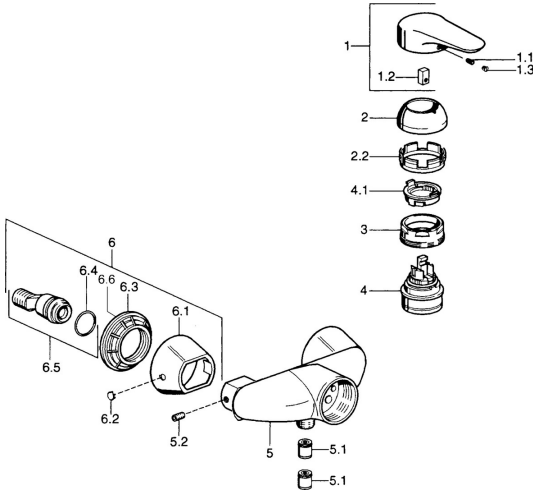

EAN: 4015474526129
static.hansa.com/03670182

Spare parts

SP03670102

	Name		Code
1	Lever, 99 mm, red/blue Chrome Discontinued		59913769
1	Lever Chrome Discontinued		59913771
1	Lever, L=99 mm, (-2011) Chrome		59913768
1	Lever, L=138 mm Chrome Discontinued		59913770
1.1	Screw, M5x8, SW2.5		59904755
1.2	Bushing		59904778
1.3	Plug, hot/cold		59906705
2	Covering cap Chrome		59906563
2	Covering cap Chrome/Satin Discontinued		59906564
2.2	Fixing sleeve		59906695
3	Eye screw, M50x1, SW45		59904775
4	Cartridge, 4.8 eco		59904601
4.1	Hot water limiter		59904759
5.1	Non-return valve		59905714
5.2	Screw, M8x8		59906104
6.1	Cover flange Chrome Discontinued		59911473
6.2	Plug Chrome Discontinued		59911480
6.3	Adapter Chrome Discontinued		59911486
6.4	O-ring, 25.07x2.62		59911479
6.5	Connector, G1/2		59911491
N.I.	Vacuum breaker, DN15		59911330