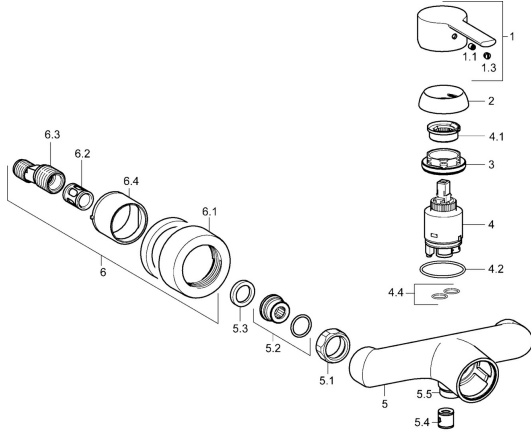

EAN: 4015474212770
static.hansa.com/03670173

Spare parts

SP03670173

	Name	Code
1	Lever Chrome	59913761
1.1	Screw, M5x8, SW2.5	59904755
1.3	Cover plug Chrome	59913762
2	Covering cap, 33x3 mm Chrome	59912504
3	Tightening nut, M40x1	1003409V
4	Cartridge, 3.5 Eco	59912324
4	Cartridge, 3.5 Classic	59913075
4.1	Temperature adjustment limiter	59912325
4.2	O-ring, d 28.24x2.62 Discontinued	59912590
4.4	O-ring, d 10.10x1.60 Discontinued	59905072
5.1	Connection nut, G3/4, AF30	59902230
5.2	Connector	59913400
5.3	Retaining ring, 23.9x15.2x2	59902689
5.4	Non-return valve	59905714
5.5	Connector, M18x1, G1/2 Discontinued	59913766
6.1	Cover flange Chrome	59913432
6.2	Silencer	59904792
6.3	Eccentric connector, G3/4xG1/2, DN15	59910254
6.4	Cover sleeve Chrome	59912651
N.I.	Key, SW30/34	59912108