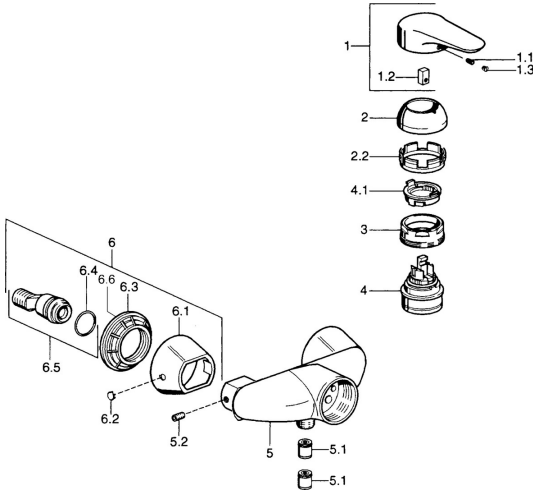

EAN: 4015474683211
static.hansa.com/0367010590

Spare parts

SP03670102

	Name		Code
1	Lever, 99 mm, red/blue Chrome Discontinued		59913769
1	Lever Chrome Discontinued		59913771
1	Lever, L=99 mm, (-2011) Chrome		59913768
1	Lever, L=138 mm Chrome Discontinued		59913770
1.1	Screw, M5x8, SW2.5		59904755
1.2	Bushing		59904778
1.3	Plug, hot/cold		59906705
2	Covering cap Chrome		59906563
2	Covering cap Chrome/Satin Discontinued		59906564
2.2	Fixing sleeve		59906695
3	Eye screw, M50x1, SW45		59904775
4	Cartridge, 4.8 eco		59904601
4.1	Hot water limiter		59904759
5.1	Non-return valve		59905714
5.2	Screw, M8x8		59906104
6.1	Cover flange Chrome Discontinued		59911473
6.2	Plug Chrome Discontinued		59911480
6.3	Adapter Chrome Discontinued		59911486
6.4	O-ring, 25.07x2.62		59911479
6.5	Connector, G1/2		59911491
N.I.	Vacuum breaker, DN15		59911330