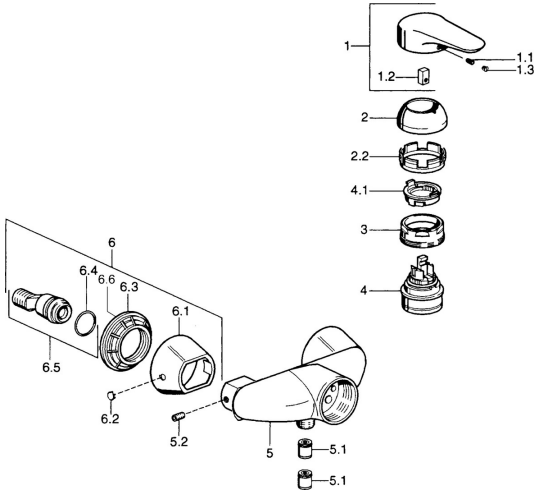

## Spare parts

### SP03670102

	Name	Code
1	Lever, 99 mm, red/blue Chrome <b>Discontinued</b>	59913769
1	Lever Chrome <b>Discontinued</b>	59913771
1	Lever, L=99 mm, (-2011) Chrome	59913768
1	Lever, L=138 mm Chrome <b>Discontinued</b>	59913770
1.1	Screw, M5x8, SW2.5	59904755
1.2	Bushing	59904778
1.3	Plug, hot/cold	59906705
2	Covering cap Chrome	59906563
2	Covering cap Chrome/Satin <b>Discontinued</b>	59906564
2.2	Fixing sleeve	59906695
3	Eye screw, M50x1, SW45	59904775
4	Cartridge, 4.8 eco	59904601
4.1	Hot water limiter	59904759
5.1	Non-return valve	59905714
5.2	Screw, M8x8	59906104
6.1	Cover flange Chrome <b>Discontinued</b>	59911473
6.2	Plug Chrome <b>Discontinued</b>	59911480
6.3	Adapter Chrome <b>Discontinued</b>	59911486
6.4	O-ring, 25.07x2.62	59911479
6.5	Connector, G1/2	59911491
N.I.	Vacuum breaker, DN15	59911330