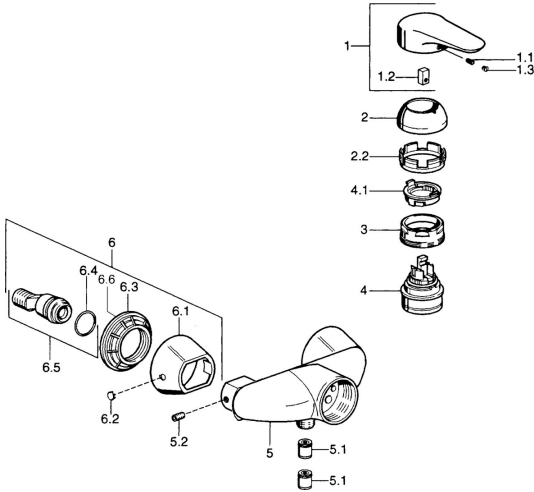

EAN: 4015474683082
static.hansa.com/03670105

Spare parts

SP03670102

	Name		Code
1	Lever, 99 mm, red/blue Chrome Discontinued		59913769
1	Lever Chrome Discontinued		59913771
1	Lever, L=99 mm, (-2011) Chrome		59913768
1	Lever, L=138 mm Chrome Discontinued		59913770
1.1	Screw, M5x8, SW2.5		59904755
1.2	Bushing		59904778
1.3	Plug, hot/cold		59906705
2	Covering cap Chrome		59906563
2	Covering cap Chrome/Satin Discontinued		59906564
2.2	Fixing sleeve		59906695
3	Eye screw, M50x1, SW45		59904775
4	Cartridge, 4.8 eco		59904601
4.1	Hot water limiter		59904759
5.1	Non-return valve		59905714
5.2	Screw, M8x8		59906104
6.1	Cover flange Chrome Discontinued		59911473
6.2	Plug Chrome Discontinued		59911480
6.3	Adapter Chrome Discontinued		59911486
6.4	O-ring, 25.07x2.62		59911479
6.5	Connector, G1/2		59911491
N.I.	Vacuum breaker, DN15		59911330