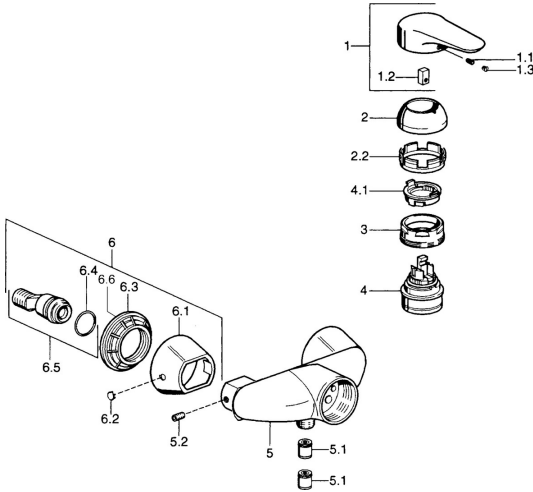

## Spare parts

### SP03670102

	Name		Code
1	Lever, 99 mm, red/blue Chrome <b>Discontinued</b>		59913769
1	Lever Chrome <b>Discontinued</b>		59913771
1	Lever, L=99 mm, (-2011) Chrome		59913768
1	Lever, L=138 mm Chrome <b>Discontinued</b>		59913770
1.1	Screw, M5x8, SW2.5		59904755
1.2	Bushing		59904778
1.3	Plug, hot/cold		59906705
2	Covering cap Chrome		59906563
2	Covering cap Chrome/Satin <b>Discontinued</b>		59906564
2.2	Fixing sleeve		59906695
3	Eye screw, M50x1, SW45		59904775
4	Cartridge, 4.8 eco		59904601
4.1	Hot water limiter		59904759
5.1	Non-return valve		59905714
5.2	Screw, M8x8		59906104
6.1	Cover flange Chrome <b>Discontinued</b>		59911473
6.2	Plug Chrome <b>Discontinued</b>		59911480
6.3	Adapter Chrome <b>Discontinued</b>		59911486
6.4	O-ring, 25.07x2.62		59911479
6.5	Connector, G1/2		59911491
N.I.	Vacuum breaker, DN15		59911330