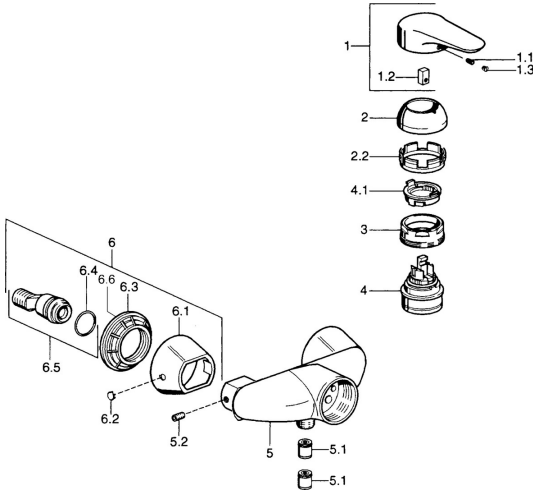

EAN: 4015474680111
static.hansa.com/0367010290

Spare parts

SP03670102

	Name	Code
1	Lever, 99 mm, red/blue Chrome Discontinued	59913769
1	Lever Chrome Discontinued	59913771
1	Lever, L=99 mm, (-2011) Chrome	59913768
1	Lever, L=138 mm Chrome Discontinued	59913770
1.1	Screw, M5x8, SW2.5	59904755
1.2	Bushing	59904778
1.3	Plug, hot/cold	59906705
2	Covering cap Chrome	59906563
2	Covering cap Chrome/Satin Discontinued	59906564
2.2	Fixing sleeve	59906695
3	Eye screw, M50x1, SW45	59904775
4	Cartridge, 4.8 eco	59904601
4.1	Hot water limiter	59904759
5.1	Non-return valve	59905714
5.2	Screw, M8x8	59906104
6.1	Cover flange Chrome Discontinued	59911473
6.2	Plug Chrome Discontinued	59911480
6.3	Adapter Chrome Discontinued	59911486
6.4	O-ring, 25.07x2.62	59911479
6.5	Connector, G1/2	59911491
N.I.	Vacuum breaker, DN15	59911330