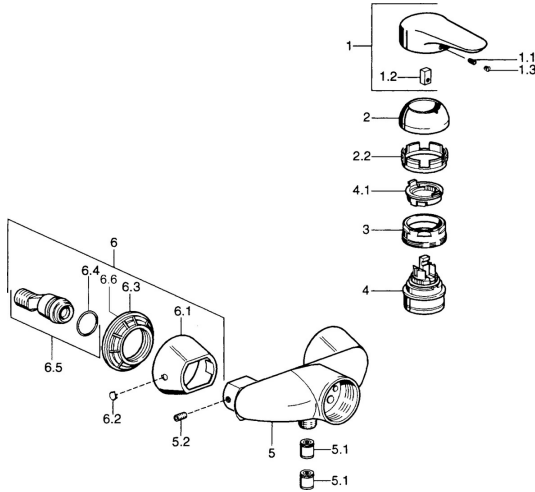

EAN: 4015474679795
static.hansa.com/0367010286

Spare parts

SP03670102

	Name	Code
1	Lever, 99 mm, red/blue Chrome Discontinued	59913769
1	Lever Chrome Discontinued	59913771
1	Lever, L=99 mm, (-2011) Chrome	59913768
1	Lever, L=138 mm Chrome Discontinued	59913770
1.1	Screw, M5x8, SW2.5	59904755
1.2	Bushing	59904778
1.3	Plug, hot/cold	59906705
2	Covering cap Chrome	59906563
2	Covering cap Chrome/Satin Discontinued	59906564
2.2	Fixing sleeve	59906695
3	Eye screw, M50x1, SW45	59904775
4	Cartridge, 4.8 eco	59904601
4.1	Hot water limiter	59904759
5.1	Non-return valve	59905714
5.2	Screw, M8x8	59906104
6.1	Cover flange Chrome Discontinued	59911473
6.2	Plug Chrome Discontinued	59911480
6.3	Adapter Chrome Discontinued	59911486
6.4	O-ring, 25.07x2.62	59911479
6.5	Connector, G1/2	59911491
N.I.	Vacuum breaker, DN15	59911330