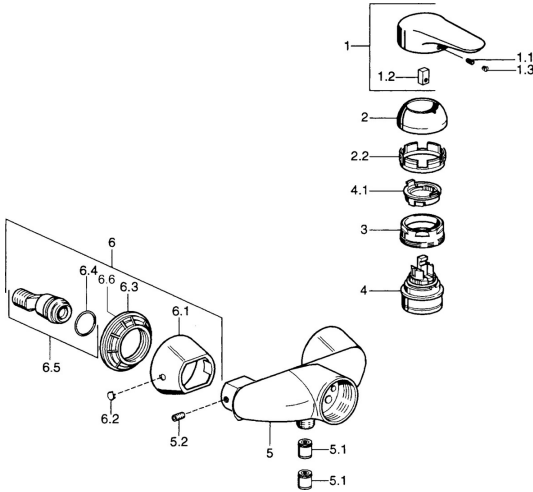

EAN: 4015474679740
static.hansa.com/03670102

Spare parts

SP03670102

	Name		Code
1	Lever, 99 mm, red/blue Chrome Discontinued		59913769
1	Lever Chrome Discontinued		59913771
1	Lever, L=99 mm, (-2011) Chrome		59913768
1	Lever, L=138 mm Chrome Discontinued		59913770
1.1	Screw, M5x8, SW2.5		59904755
1.2	Bushing		59904778
1.3	Plug, hot/cold		59906705
2	Covering cap Chrome		59906563
2	Covering cap Chrome/Satin Discontinued		59906564
2.2	Fixing sleeve		59906695
3	Eye screw, M50x1, SW45		59904775
4	Cartridge, 4.8 eco		59904601
4.1	Hot water limiter		59904759
5.1	Non-return valve		59905714
5.2	Screw, M8x8		59906104
6.1	Cover flange Chrome Discontinued		59911473
6.2	Plug Chrome Discontinued		59911480
6.3	Adapter Chrome Discontinued		59911486
6.4	O-ring, 25.07x2.62		59911479
6.5	Connector, G1/2		59911491
N.I.	Vacuum breaker, DN15		59911330