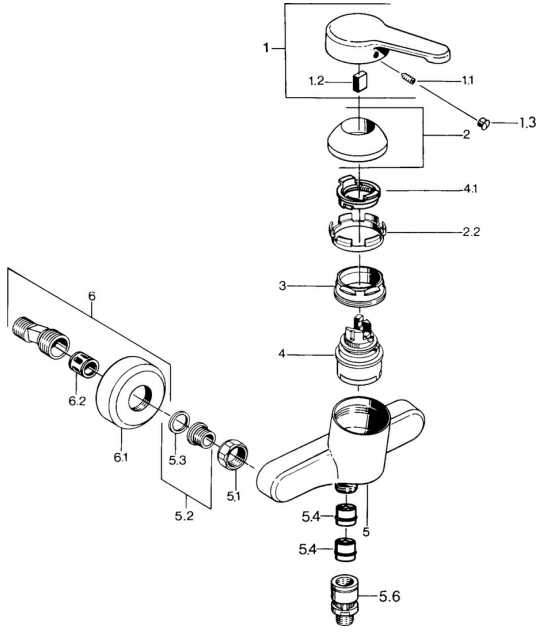

EAN: 4015474579552
static.hansa.com/0367010192

Spare parts

SP03670101

	Name	Code
1	Lever, L=99 mm, (-2011) Chrome	59913768
1.1	Screw, M5x8, SW2.5	59904755
1.2	Bushing	59904778
1.3	Plug, hot/cold	59906705
2	Covering cap Chrome	59906563
2.2	Fixing sleeve	59906695
3	Eye screw, M50x1, SW45	59904775
4	Cartridge, 4.8 eco	59904601
4.1	Hot water limiter	59904759
5.1	Connection nut, G3/4, AF30	59902230
5.2	Seat, G1/2, L, WAF10	59904618
5.3	Retaining ring, 23.9x15.2x2	59902689
5.4	Non-return valve	59905714
5.5	Thread nipple, G1/2xM18x1	59911384
5.6	Vacuum breaker, DN15	59911330
6	Eccentric Chrome Discontinued	59906601
6.2	Silencer	59904792