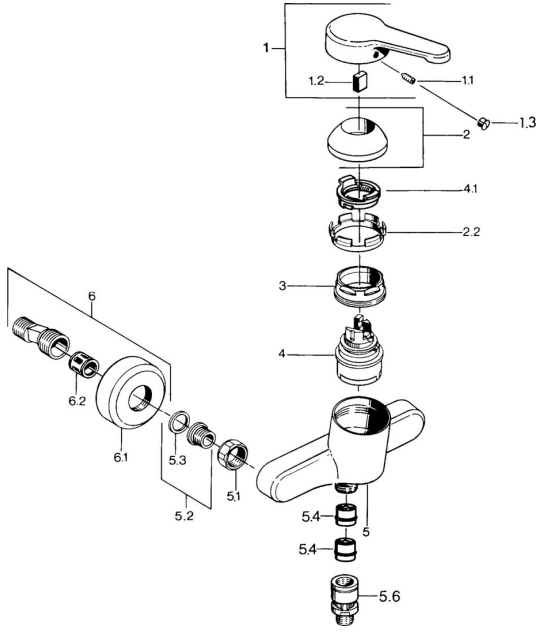

## Spare parts

### SP03670101

	Name	Code
1	Lever, L=99 mm, (-2011) Chrome	59913768
1.1	Screw, M5x8, SW2.5	59904755
1.2	Bushing	59904778
1.3	Plug, hot/cold	59906705
2	Covering cap Chrome	59906563
2.2	Fixing sleeve	59906695
3	Eye screw, M50x1, SW45	59904775
4	Cartridge, 4.8 eco	59904601
4.1	Hot water limiter	59904759
5.1	Connection nut, G3/4, AF30	59902230
5.2	Seat, G1/2, L, WAF10	59904618
5.3	Retaining ring, 23.9x15.2x2	59902689
5.4	Non-return valve	59905714
5.5	Thread nipple, G1/2xM18x1	59911384
5.6	Vacuum breaker, DN15	59911330
6	Eccentric Chrome <span style="background-color: #cccccc; padding: 2px;">Discontinued</span>	59906601
6.2	Silencer	59904792