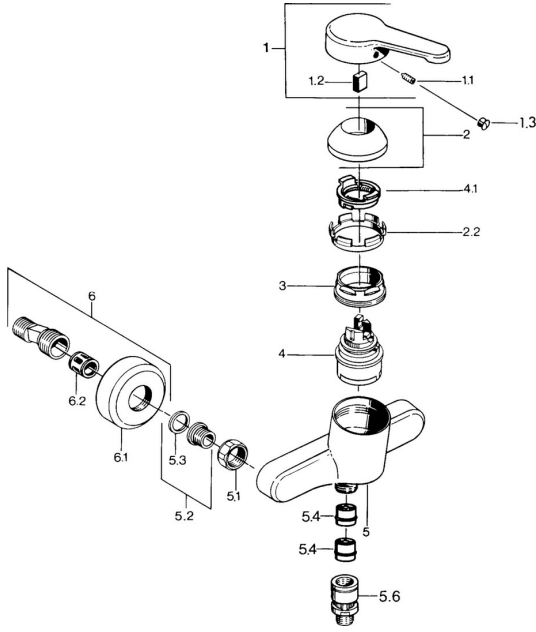

EAN: 4015474609266
static.hansa.com/0367010142

Spare parts

SP03670101

	Name	Code
1	Lever, L=99 mm, (-2011) Chrome	59913768
1.1	Screw, M5x8, SW2.5	59904755
1.2	Bushing	59904778
1.3	Plug, hot/cold	59906705
2	Covering cap Chrome	59906563
2.2	Fixing sleeve	59906695
3	Eye screw, M50x1, SW45	59904775
4	Cartridge, 4.8 eco	59904601
4.1	Hot water limiter	59904759
5.1	Connection nut, G3/4, AF30	59902230
5.2	Seat, G1/2, L, WAF10	59904618
5.3	Retaining ring, 23.9x15.2x2	59902689
5.4	Non-return valve	59905714
5.5	Thread nipple, G1/2xM18x1	59911384
5.6	Vacuum breaker, DN15	59911330
6	Eccentric Chrome Discontinued	59906601
6.2	Silencer	59904792