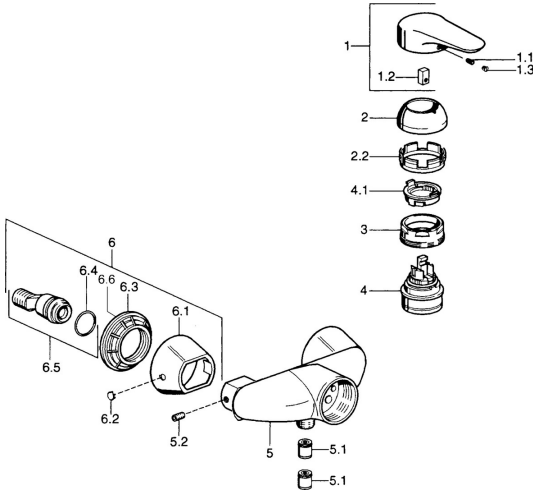

## Spare parts

### SP03670102

	Name	Code
1	Lever, 99 mm, red/blue Chrome <b>Discontinued</b>	59913769
1	Lever Chrome <b>Discontinued</b>	59913771
1	Lever, L=99 mm, (-2011) Chrome	59913768
1	Lever, L=138 mm Chrome <b>Discontinued</b>	59913770
1.1	Screw, M5x8, SW2.5	59904755
1.2	Bushing	59904778
1.3	Plug, hot/cold	59906705
2	Covering cap Chrome	59906563
2	Covering cap Chrome/Satin <b>Discontinued</b>	59906564
2.2	Fixing sleeve	59906695
3	Eye screw, M50x1, SW45	59904775
4	Cartridge, 4.8 eco	59904601
4.1	Hot water limiter	59904759
5.1	Non-return valve	59905714
5.2	Screw, M8x8	59906104
6.1	Cover flange Chrome <b>Discontinued</b>	59911473
6.2	Plug Chrome <b>Discontinued</b>	59911480
6.3	Adapter Chrome <b>Discontinued</b>	59911486
6.4	O-ring, 25.07x2.62	59911479
6.5	Connector, G1/2	59911491
N.I.	Vacuum breaker, DN15	59911330