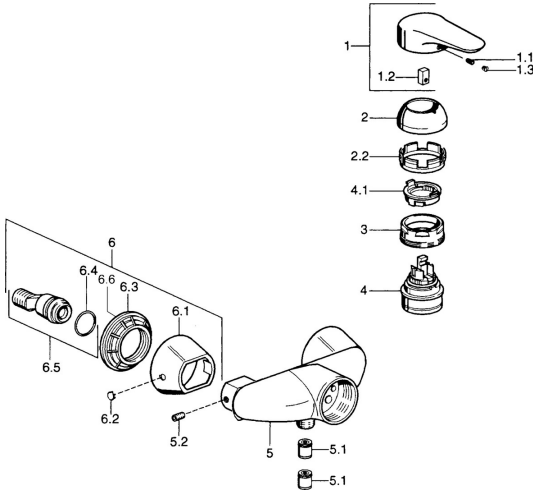

EAN: 4015474679825
static.hansa.com/0367010093

Spare parts

SP03670102

| | Name | | Code |
|------|---|--|----------|
| 1 | Lever, 99 mm, red/blue Chrome Discontinued | | 59913769 |
| 1 | Lever Chrome Discontinued | | 59913771 |
| 1 | Lever, L=99 mm, (-2011) Chrome | | 59913768 |
| 1 | Lever, L=138 mm Chrome Discontinued | | 59913770 |
| 1.1 | Screw, M5x8, SW2.5 | | 59904755 |
| 1.2 | Bushing | | 59904778 |
| 1.3 | Plug, hot/cold | | 59906705 |
| 2 | Covering cap Chrome | | 59906563 |
| 2 | Covering cap Chrome/Satin Discontinued | | 59906564 |
| 2.2 | Fixing sleeve | | 59906695 |
| 3 | Eye screw, M50x1, SW45 | | 59904775 |
| 4 | Cartridge, 4.8 eco | | 59904601 |
| 4.1 | Hot water limiter | | 59904759 |
| 5.1 | Non-return valve | | 59905714 |
| 5.2 | Screw, M8x8 | | 59906104 |
| 6.1 | Cover flange Chrome Discontinued | | 59911473 |
| 6.2 | Plug Chrome Discontinued | | 59911480 |
| 6.3 | Adapter Chrome Discontinued | | 59911486 |
| 6.4 | O-ring, 25.07x2.62 | | 59911479 |
| 6.5 | Connector, G1/2 | | 59911491 |
| N.I. | Vacuum breaker, DN15 | | 59911330 |