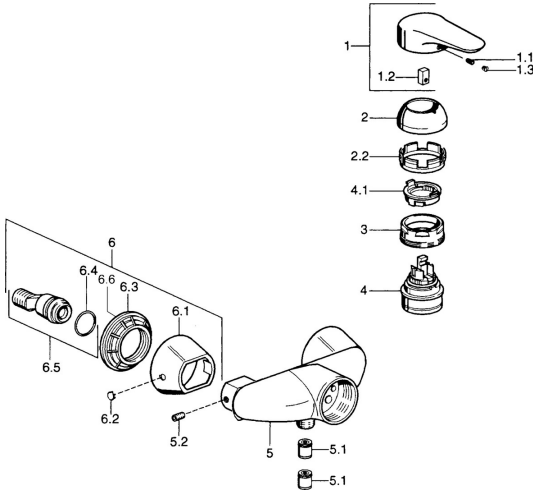

EAN: 4015474679757
static.hansa.com/0367010092

Spare parts

SP03670102

	Name		Code
1	Lever, 99 mm, red/blue Chrome Discontinued		59913769
1	Lever Chrome Discontinued		59913771
1	Lever, L=99 mm, (-2011) Chrome		59913768
1	Lever, L=138 mm Chrome Discontinued		59913770
1.1	Screw, M5x8, SW2.5		59904755
1.2	Bushing		59904778
1.3	Plug, hot/cold		59906705
2	Covering cap Chrome		59906563
2	Covering cap Chrome/Satin Discontinued		59906564
2.2	Fixing sleeve		59906695
3	Eye screw, M50x1, SW45		59904775
4	Cartridge, 4.8 eco		59904601
4.1	Hot water limiter		59904759
5.1	Non-return valve		59905714
5.2	Screw, M8x8		59906104
6.1	Cover flange Chrome Discontinued		59911473
6.2	Plug Chrome Discontinued		59911480
6.3	Adapter Chrome Discontinued		59911486
6.4	O-ring, 25.07x2.62		59911479
6.5	Connector, G1/2		59911491
N.I.	Vacuum breaker, DN15		59911330