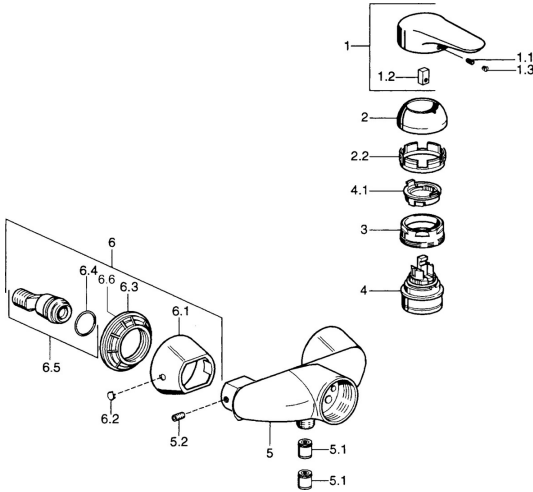

EAN: 4015474551824
static.hansa.com/0367010090

Spare parts

SP03670102

	Name		Code
1	Lever, 99 mm, red/blue Chrome Discontinued		59913769
1	Lever Chrome Discontinued		59913771
1	Lever, L=99 mm, (-2011) Chrome		59913768
1	Lever, L=138 mm Chrome Discontinued		59913770
1.1	Screw, M5x8, SW2.5		59904755
1.2	Bushing		59904778
1.3	Plug, hot/cold		59906705
2	Covering cap Chrome		59906563
2	Covering cap Chrome/Satin Discontinued		59906564
2.2	Fixing sleeve		59906695
3	Eye screw, M50x1, SW45		59904775
4	Cartridge, 4.8 eco		59904601
4.1	Hot water limiter		59904759
5.1	Non-return valve		59905714
5.2	Screw, M8x8		59906104
6.1	Cover flange Chrome Discontinued		59911473
6.2	Plug Chrome Discontinued		59911480
6.3	Adapter Chrome Discontinued		59911486
6.4	O-ring, 25.07x2.62		59911479
6.5	Connector, G1/2		59911491
N.I.	Vacuum breaker, DN15		59911330