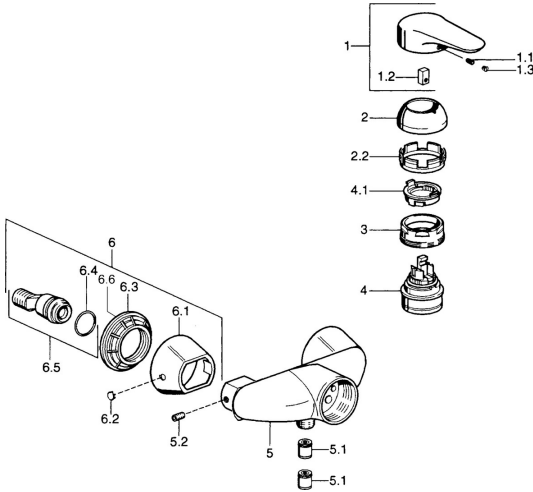

EAN: 4015474551848
static.hansa.com/0367010086

Spare parts

SP03670102

	Name		Code
1	Lever, 99 mm, red/blue Chrome Discontinued		59913769
1	Lever Chrome Discontinued		59913771
1	Lever, L=99 mm, (-2011) Chrome		59913768
1	Lever, L=138 mm Chrome Discontinued		59913770
1.1	Screw, M5x8, SW2.5		59904755
1.2	Bushing		59904778
1.3	Plug, hot/cold		59906705
2	Covering cap Chrome		59906563
2	Covering cap Chrome/Satin Discontinued		59906564
2.2	Fixing sleeve		59906695
3	Eye screw, M50x1, SW45		59904775
4	Cartridge, 4.8 eco		59904601
4.1	Hot water limiter		59904759
5.1	Non-return valve		59905714
5.2	Screw, M8x8		59906104
6.1	Cover flange Chrome Discontinued		59911473
6.2	Plug Chrome Discontinued		59911480
6.3	Adapter Chrome Discontinued		59911486
6.4	O-ring, 25.07x2.62		59911479
6.5	Connector, G1/2		59911491
N.I.	Vacuum breaker, DN15		59911330