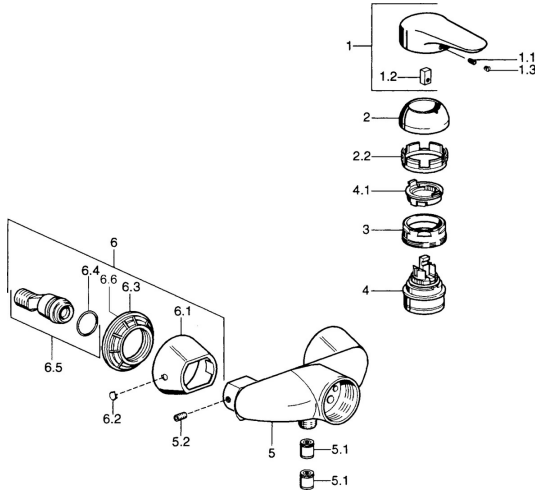

## Spare parts

### SP03670102

	Name		Code
1	Lever, 99 mm, red/blue Chrome <b>Discontinued</b>		59913769
1	Lever Chrome <b>Discontinued</b>		59913771
1	Lever, L=99 mm, (-2011) Chrome		59913768
1	Lever, L=138 mm Chrome <b>Discontinued</b>		59913770
1.1	Screw, M5x8, SW2.5		59904755
1.2	Bushing		59904778
1.3	Plug, hot/cold		59906705
2	Covering cap Chrome		59906563
2	Covering cap Chrome/Satin <b>Discontinued</b>		59906564
2.2	Fixing sleeve		59906695
3	Eye screw, M50x1, SW45		59904775
4	Cartridge, 4.8 eco		59904601
4.1	Hot water limiter		59904759
5.1	Non-return valve		59905714
5.2	Screw, M8x8		59906104
6.1	Cover flange Chrome <b>Discontinued</b>		59911473
6.2	Plug Chrome <b>Discontinued</b>		59911480
6.3	Adapter Chrome <b>Discontinued</b>		59911486
6.4	O-ring, 25.07x2.62		59911479
6.5	Connector, G1/2		59911491
N.I.	Vacuum breaker, DN15		59911330