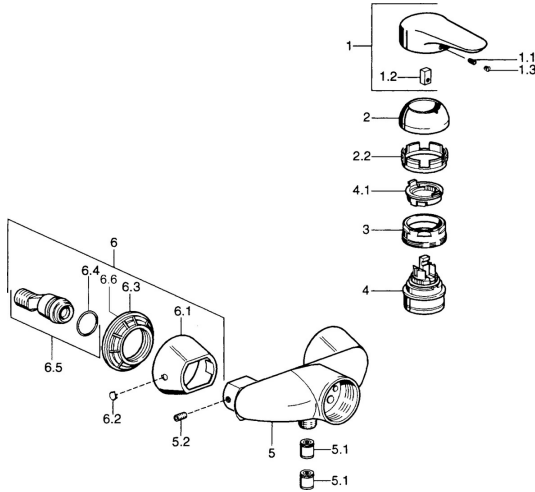

EAN: 4015474679801
static.hansa.com/0367010081

Spare parts

SP03670102

	Name		Code
1	Lever, 99 mm, red/blue Chrome Discontinued		59913769
1	Lever Chrome Discontinued		59913771
1	Lever, L=99 mm, (-2011) Chrome		59913768
1	Lever, L=138 mm Chrome Discontinued		59913770
1.1	Screw, M5x8, SW2.5		59904755
1.2	Bushing		59904778
1.3	Plug, hot/cold		59906705
2	Covering cap Chrome		59906563
2	Covering cap Chrome/Satin Discontinued		59906564
2.2	Fixing sleeve		59906695
3	Eye screw, M50x1, SW45		59904775
4	Cartridge, 4.8 eco		59904601
4.1	Hot water limiter		59904759
5.1	Non-return valve		59905714
5.2	Screw, M8x8		59906104
6.1	Cover flange Chrome Discontinued		59911473
6.2	Plug Chrome Discontinued		59911480
6.3	Adapter Chrome Discontinued		59911486
6.4	O-ring, 25.07x2.62		59911479
6.5	Connector, G1/2		59911491
N.I.	Vacuum breaker, DN15		59911330