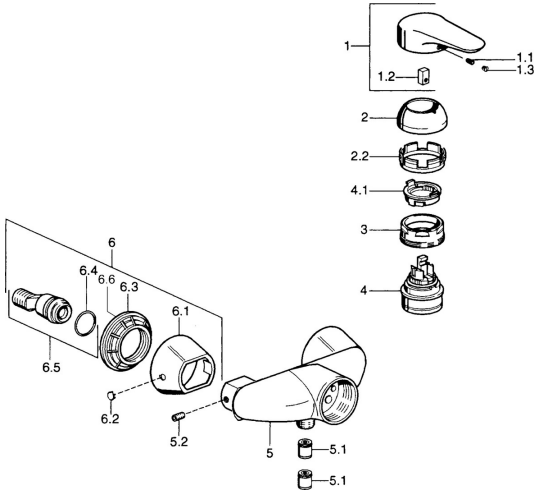

EAN: 4015474679832
static.hansa.com/0367010072

Spare parts

SP03670102

	Name	Code
1	Lever, 99 mm, red/blue Chrome Discontinued	59913769
1	Lever Chrome Discontinued	59913771
1	Lever, L=99 mm, (-2011) Chrome	59913768
1	Lever, L=138 mm Chrome Discontinued	59913770
1.1	Screw, M5x8, SW2.5	59904755
1.2	Bushing	59904778
1.3	Plug, hot/cold	59906705
2	Covering cap Chrome	59906563
2	Covering cap Chrome/Satin Discontinued	59906564
2.2	Fixing sleeve	59906695
3	Eye screw, M50x1, SW45	59904775
4	Cartridge, 4.8 eco	59904601
4.1	Hot water limiter	59904759
5.1	Non-return valve	59905714
5.2	Screw, M8x8	59906104
6.1	Cover flange Chrome Discontinued	59911473
6.2	Plug Chrome Discontinued	59911480
6.3	Adapter Chrome Discontinued	59911486
6.4	O-ring, 25.07x2.62	59911479
6.5	Connector, G1/2	59911491
N.I.	Vacuum breaker, DN15	59911330