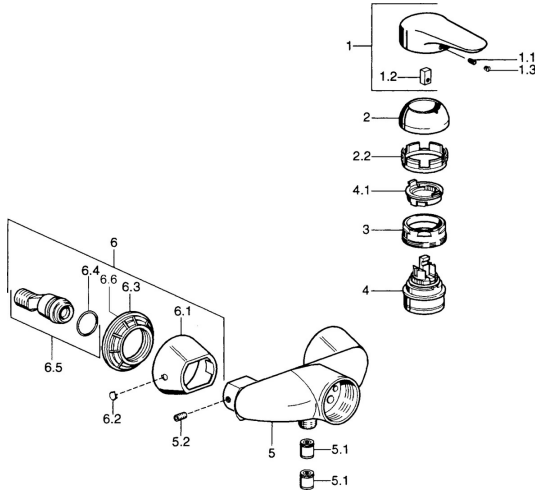

EAN: 4015474679849
static.hansa.com/0367010042

Spare parts

SP03670102

	Name		Code
1	Lever, 99 mm, red/blue Chrome Discontinued		59913769
1	Lever Chrome Discontinued		59913771
1	Lever, L=99 mm, (-2011) Chrome		59913768
1	Lever, L=138 mm Chrome Discontinued		59913770
1.1	Screw, M5x8, SW2.5		59904755
1.2	Bushing		59904778
1.3	Plug, hot/cold		59906705
2	Covering cap Chrome		59906563
2	Covering cap Chrome/Satin Discontinued		59906564
2.2	Fixing sleeve		59906695
3	Eye screw, M50x1, SW45		59904775
4	Cartridge, 4.8 eco		59904601
4.1	Hot water limiter		59904759
5.1	Non-return valve		59905714
5.2	Screw, M8x8		59906104
6.1	Cover flange Chrome Discontinued		59911473
6.2	Plug Chrome Discontinued		59911480
6.3	Adapter Chrome Discontinued		59911486
6.4	O-ring, 25.07x2.62		59911479
6.5	Connector, G1/2		59911491
N.I.	Vacuum breaker, DN15		59911330