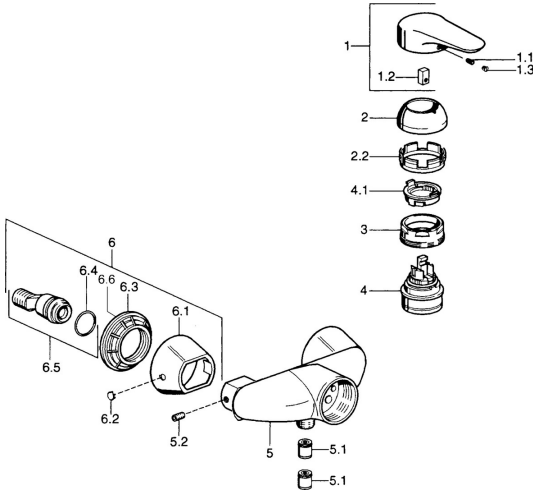

EAN: 4015474551817
static.hansa.com/03670100

Spare parts

SP03670102

	Name		Code
1	Lever, 99 mm, red/blue Chrome Discontinued		59913769
1	Lever Chrome Discontinued		59913771
1	Lever, L=99 mm, (-2011) Chrome		59913768
1	Lever, L=138 mm Chrome Discontinued		59913770
1.1	Screw, M5x8, SW2.5		59904755
1.2	Bushing		59904778
1.3	Plug, hot/cold		59906705
2	Covering cap Chrome		59906563
2	Covering cap Chrome/Satin Discontinued		59906564
2.2	Fixing sleeve		59906695
3	Eye screw, M50x1, SW45		59904775
4	Cartridge, 4.8 eco		59904601
4.1	Hot water limiter		59904759
5.1	Non-return valve		59905714
5.2	Screw, M8x8		59906104
6.1	Cover flange Chrome Discontinued		59911473
6.2	Plug Chrome Discontinued		59911480
6.3	Adapter Chrome Discontinued		59911486
6.4	O-ring, 25.07x2.62		59911479
6.5	Connector, G1/2		59911491
N.I.	Vacuum breaker, DN15		59911330