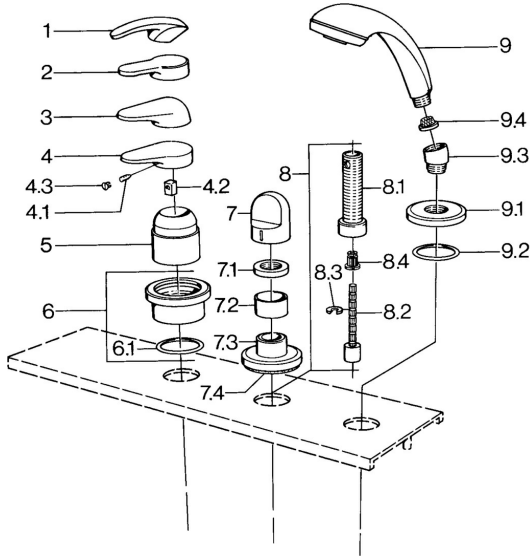

EAN: 4015474671447
static.hansa.com/0363903094

Spare parts

SP03639030

	Name	Code
4.1	Screw, M5x8, SW2.5	59904755
4.2	Bushing	59904778
4.3	Plug, hot/cold	59906705
6	Cover plate Chrome Discontinued	59911191
6.1	O-ring, d 55x2.5 Discontinued	59911225
7	Handle White Discontinued	59910364
7	Handle Chrome	59910363
7.1	Disk, M24x1.5	59910159
7.3	Cover flange Chrome/Satin Discontinued	59910095
7.3	Cover flange, d 70 mm Chrome	59910094
7.3	Cover flange White Discontinued	59910096
8	Raising kit, 80 mm	59910424
8.1	Threaded sleeve, M24x1.5	59910100
8.2	Inside spindle	59910379
8.3	Ring	59910694
8.4	Adapter White	59910235
9	Hand shower Chrome/Satin Discontinued	599043392
9	Hand shower Chrome/Satin Discontinued	599043302
9	Hand shower Chrome Discontinued	04320100
9	Hand shower White/Edelmessing Discontinued	599043303
9	Hand shower Edelmessing Discontinued	599043305
9	Hand shower Chrome/Edelmessing Discontinued	599043304
9	Hand shower Chrome/Gold Discontinued	599043390
9.1	Cover flange Chrome	59910125
9.2	O-ring, 54x3 Discontinued	59901107
9.3	Angle connector Chrome	59911197
9.3	Angle connector Satin Discontinued	59911198
9.3	Angle connector White Discontinued	59911202
9.4	Strainer	59906859